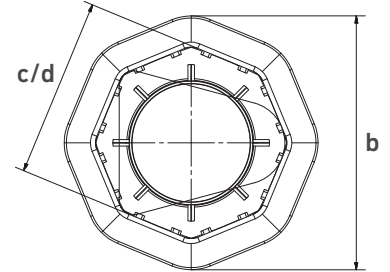

Technical Data Sheet X Series

Basic Info

KSF X 130x350-LP

Nominal length (mm)

350

Tube diameter (mm)

178

Weight (kg)

0.60

Item number

22040

KSF X 130x350-LP

Construction

- Material: PP-EPDM
- UV-stabilized
- Conical plastic shell open at both ends with screw thread
- Surface matt black

Applications

Accessories

Cover Sleeve-LP
Item No. 22801

Technical Data

KSF X 130x350-LP

a	Length (mm)	350
b	Outer diameter (mm)	178
c	Inner diameter (mm)	125
d	Diameter setting (mm)	125
e	Depth setting (mm)	150

Online Service

KSF X 130x350-LP