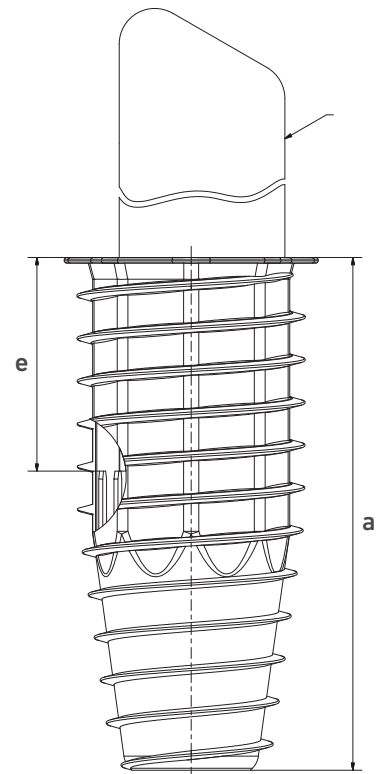

Technical Data Sheet X Series

Basic Info

KSF X 130x350-LP

Nominal length (mm)

350

Tube diameter (mm)

178

Weight (kg)

0.60

Item number

22040

KSF X 130x350-LP

Construction

- Material: PP-EPDM
- UV-stabilized
- Conical plastic shell open at both ends with screw thread
- Surface matt black

Applications

Accessories

Cover Sleeve-LP
Item No. 22801

Technical Data

KSF X 130x350-LP

a	Length (mm)	350
b	Outer diameter (mm)	178
c	Inner diameter (mm)	125
d	Diameter setting (mm)	125
e	Depth setting (mm)	150

Online Service

KSF X 130x350-LP